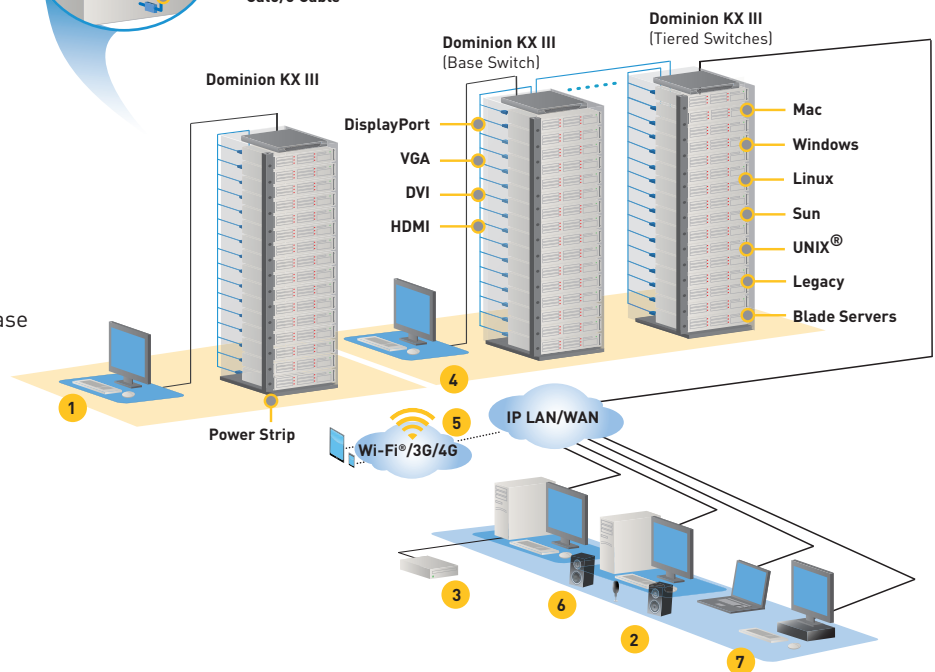

## BLAZING FAST HD VIDEO STREAMING

- 1920x1200 HD Analog & Digital video
- Up to 30 FPS HD Video with Audio
- DVI Digital Local Port provides fast GUI performance
- High quality video with low bandwidth utilization
- Full-screen video display and flexible video scaling
- Dual monitor support
- Dual video cards with extended desktop
- Supports 1920x1080, 1920x1200 and 1600x1200 remote video resolutions
- High (24-bit) color palette support

## HASSLE-FREE, HIGH PERFORMANCE IP USER STATION

- Self-contained, hassle-free hardware appliance for environments where a PC is not wanted
- Two 1080p streaming video sessions at 30 FPS
- Ultra-fast connections and sub-second switching with the DKX3-808 model
- Eight or more simultaneous IP sessions
- Powerful user interface with single or dual monitors
- Perfect for broadcast, labs, studios, and control rooms

## Dominion KX III Configuration

- 1 Local port access at the rack
- 2 Secure, remote IP-based network access from any location
- 3 Remote virtual media sessions
- 4 "Tiered" local access to servers on base and tiered switches
- 5 Mobile access via iPhone and iPad
- 6 Digital audio feature
- 7 KX III User Station (DKX3-UST)